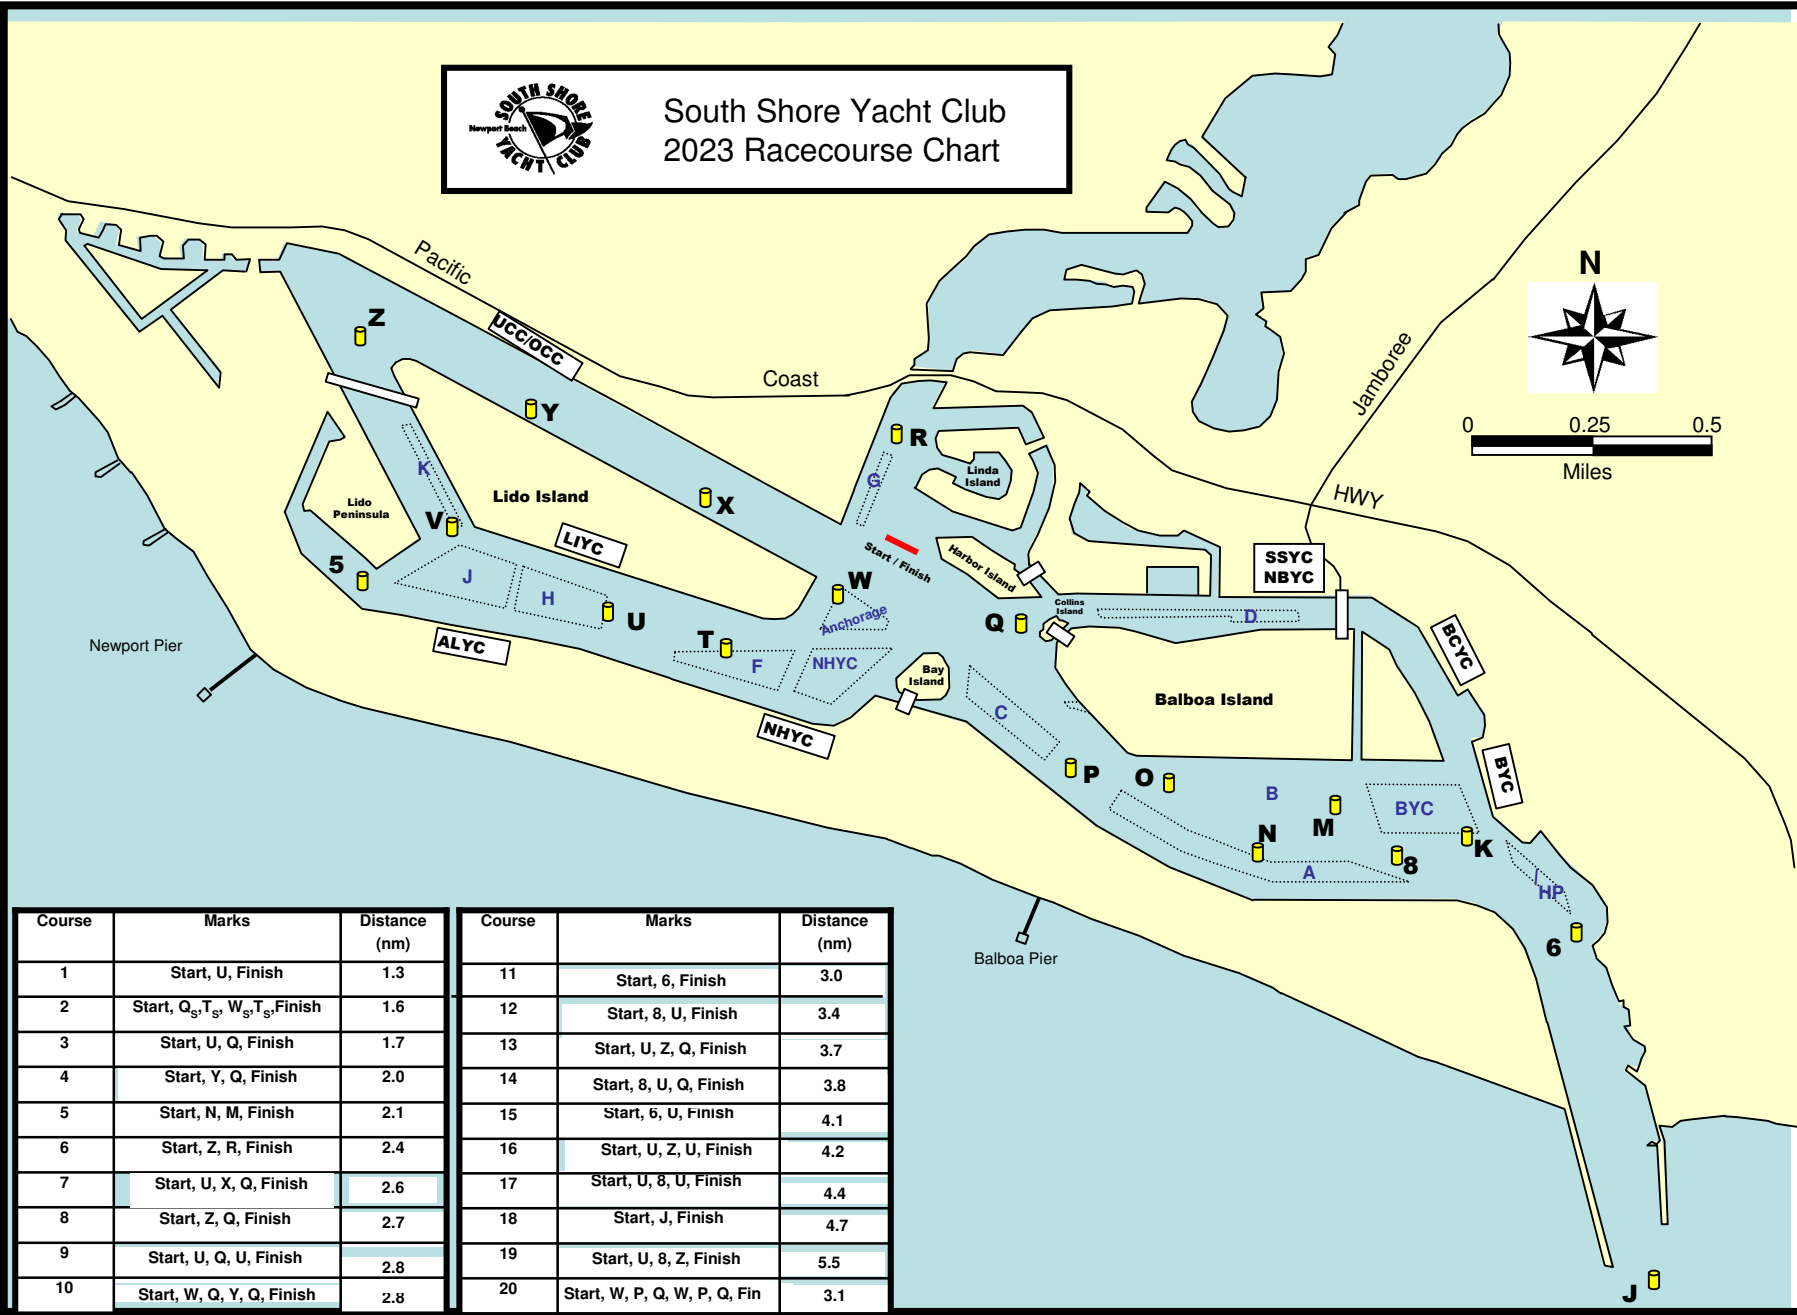

South Shore Yacht Club 2023 Racecourse Chart

Course	Marks	Distance (nm)
1	Start, U, Finish	1.3
2	Start, Q _S , T _S , W _S , T _S , Finish	1.6
3	Start, U, Q, Finish	1.7
4	Start, Y, Q, Finish	2.0
5	Start, N, M, Finish	2.1
6	Start, Z, R, Finish	2.4
7	Start, U, X, Q, Finish	2.6
8	Start, Z, Q, Finish	2.7
9	Start, U, Q, U, Finish	2.8
10	Start, W, Q, Y, Q, Finish	2.8

Course	Marks	Distance (nm)
11	Start, 6, Finish	3.0
12	Start, 8, U, Finish	3.4
13	Start, U, Z, Q, Finish	3.7
14	Start, 8, U, Q, Finish	3.8
15	Start, 6, U, Finish	4.1
16	Start, U, Z, U, Finish	4.2
17	Start, U, 8, U, Finish	4.4
18	Start, J, Finish	4.7
19	Start, U, 8, Z, Finish	5.5
20	Start, W, P, Q, W, P, Q, Fin	3.1