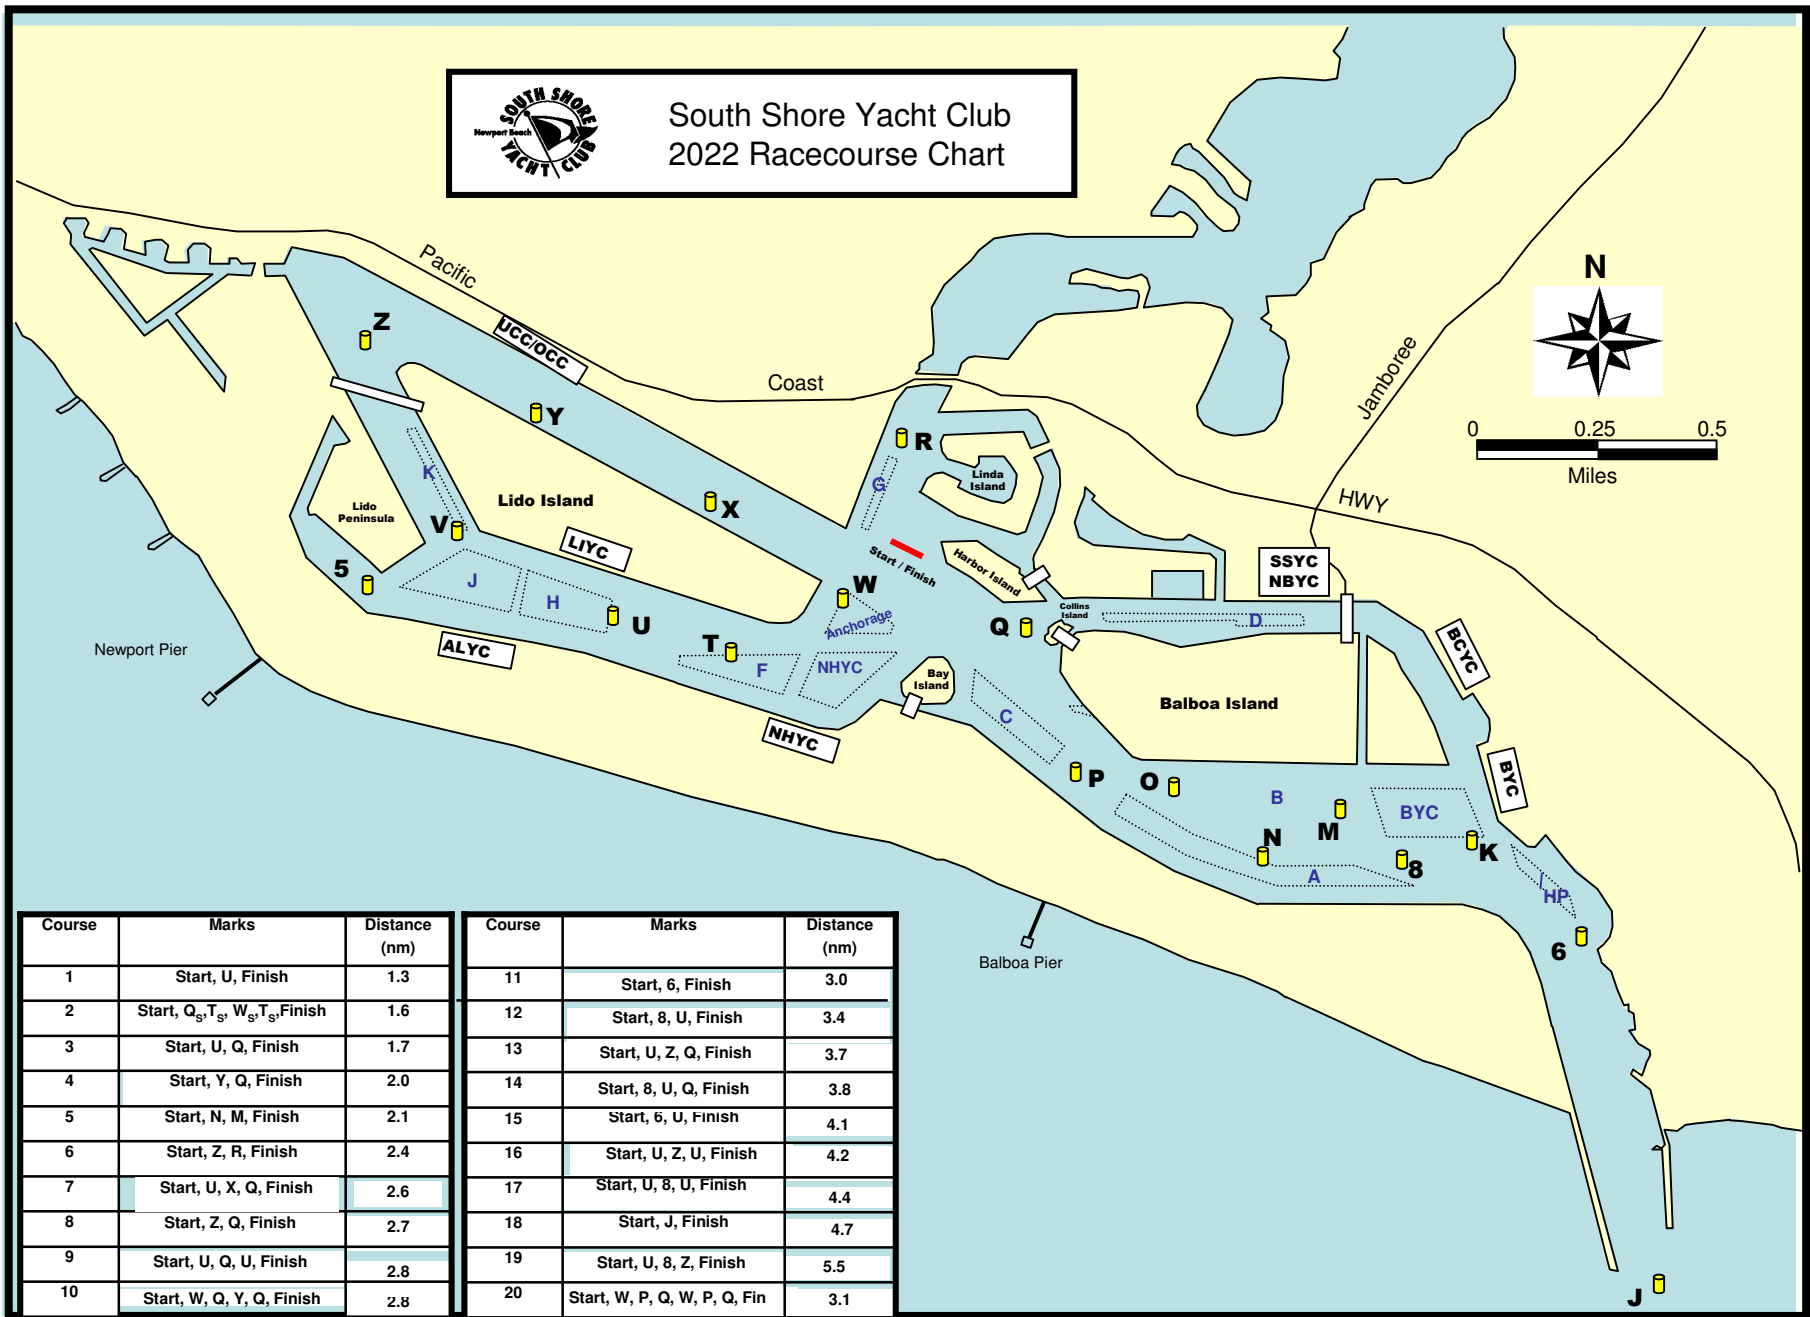

# South Shore Yacht Club 2022 Racecourse Chart

Course	Marks	Distance (nm)
1	Start, U, Finish	1.3
2	Start, Q <sub>S</sub> , T <sub>S</sub> , W <sub>S</sub> , T <sub>S</sub> , Finish	1.6
3	Start, U, Q, Finish	1.7
4	Start, Y, Q, Finish	2.0
5	Start, N, M, Finish	2.1
6	Start, Z, R, Finish	2.4
7	Start, U, X, Q, Finish	2.6
8	Start, Z, Q, Finish	2.7
9	Start, U, Q, U, Finish	2.8
10	Start, W, Q, Y, Q, Finish	2.8

Course	Marks	Distance (nm)
11	Start, 6, Finish	3.0
12	Start, 8, U, Finish	3.4
13	Start, U, Z, Q, Finish	3.7
14	Start, 8, U, Q, Finish	3.8
15	Start, 6, U, Finish	4.1
16	Start, U, Z, U, Finish	4.2
17	Start, U, 8, U, Finish	4.4
18	Start, J, Finish	4.7
19	Start, U, 8, Z, Finish	5.5
20	Start, W, P, Q, W, P, Q, Fin	3.1