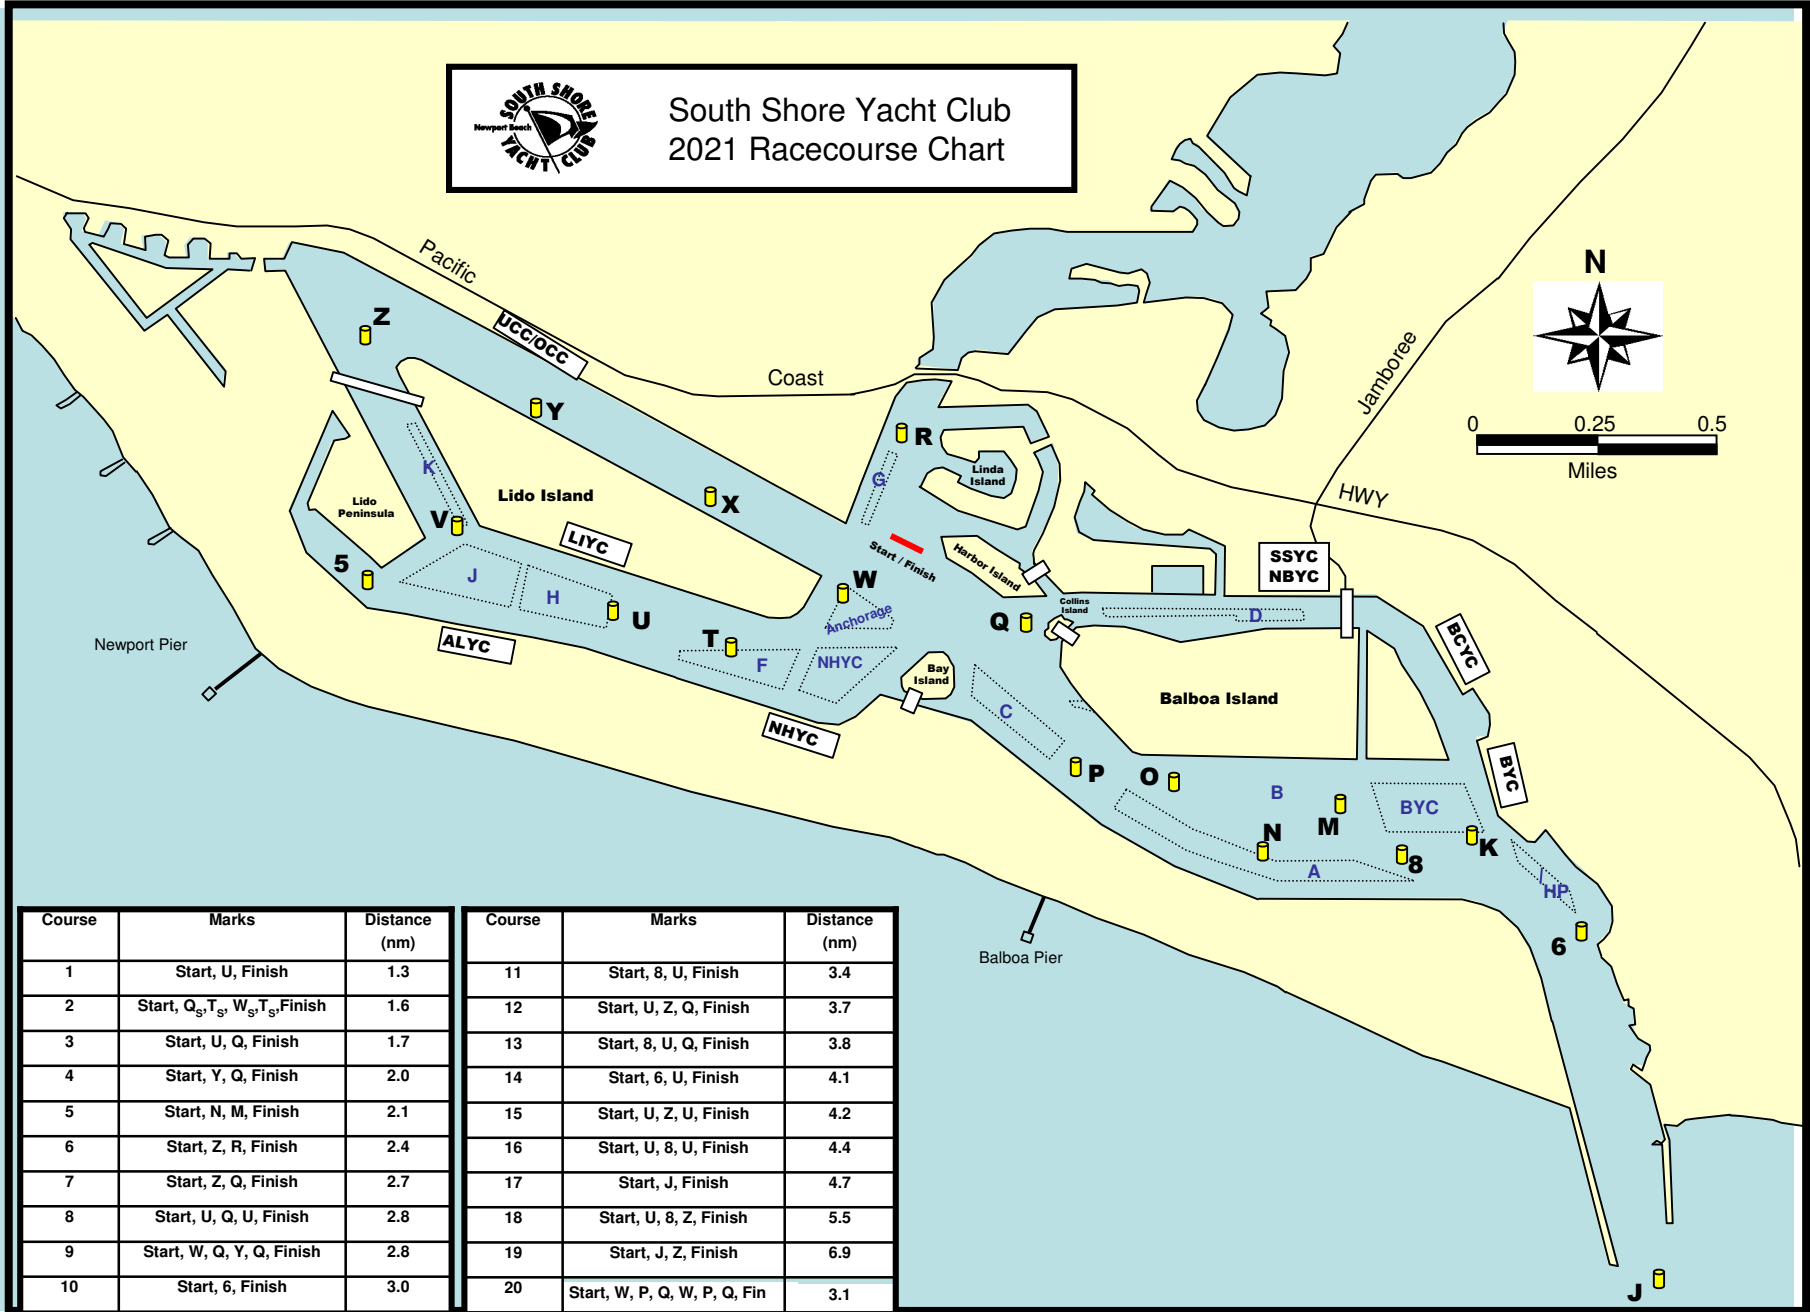

# South Shore Yacht Club 2021 Racecourse Chart

Course	Marks	Distance (nm)
1	Start, U, Finish	1.3
2	Start, Q <sub>s</sub> , T <sub>s</sub> , W <sub>s</sub> , T <sub>s</sub> , Finish	1.6
3	Start, U, Q, Finish	1.7
4	Start, Y, Q, Finish	2.0
5	Start, N, M, Finish	2.1
6	Start, Z, R, Finish	2.4
7	Start, Z, Q, Finish	2.7
8	Start, U, Q, U, Finish	2.8
9	Start, W, Q, Y, Q, Finish	2.8
10	Start, 6, Finish	3.0

Course	Marks	Distance (nm)
11	Start, 8, U, Finish	3.4
12	Start, U, Z, Q, Finish	3.7
13	Start, 8, U, Q, Finish	3.8
14	Start, 6, U, Finish	4.1
15	Start, U, Z, U, Finish	4.2
16	Start, U, 8, U, Finish	4.4
17	Start, J, Finish	4.7
18	Start, U, 8, Z, Finish	5.5
19	Start, J, Z, Finish	6.9
20	Start, W, P, Q, W, P, Q, Fin	3.1